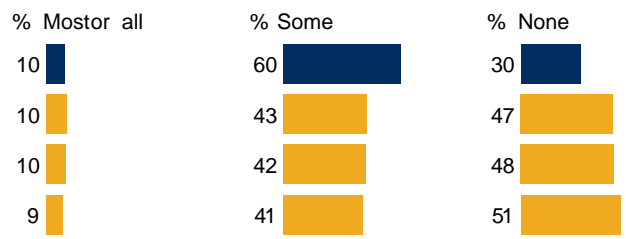

NSSE2021
High Impact Practices
California State University, East Bay

About You *High Impact Practices* Report

Report Sections

Overall HIP Participation

Statistical Comparisons

First year students

Service Learning