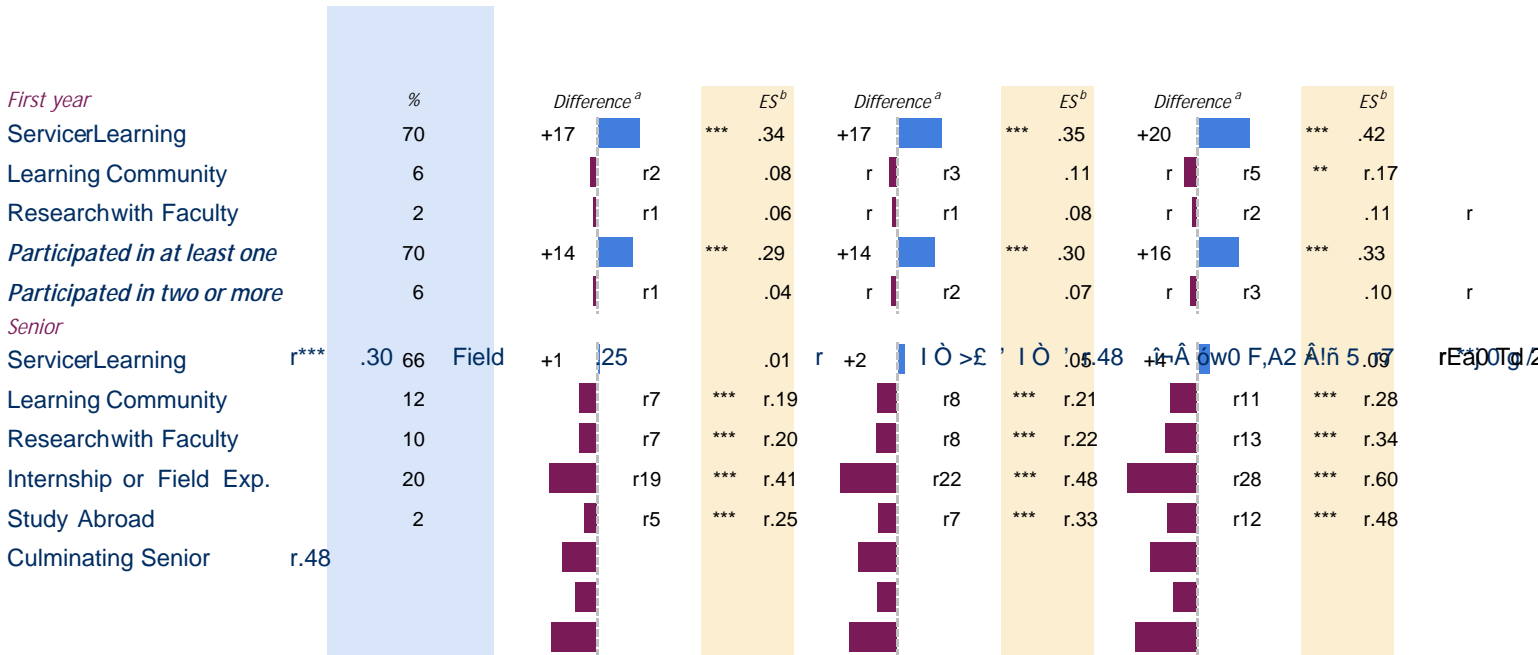

NSSE2021
High Impact Practices
California State University, East Bay

About You *High Impact Practices* Report

Report Sections

Overall HIP Participation

Statistical Comparisons

First year students

Service Learning