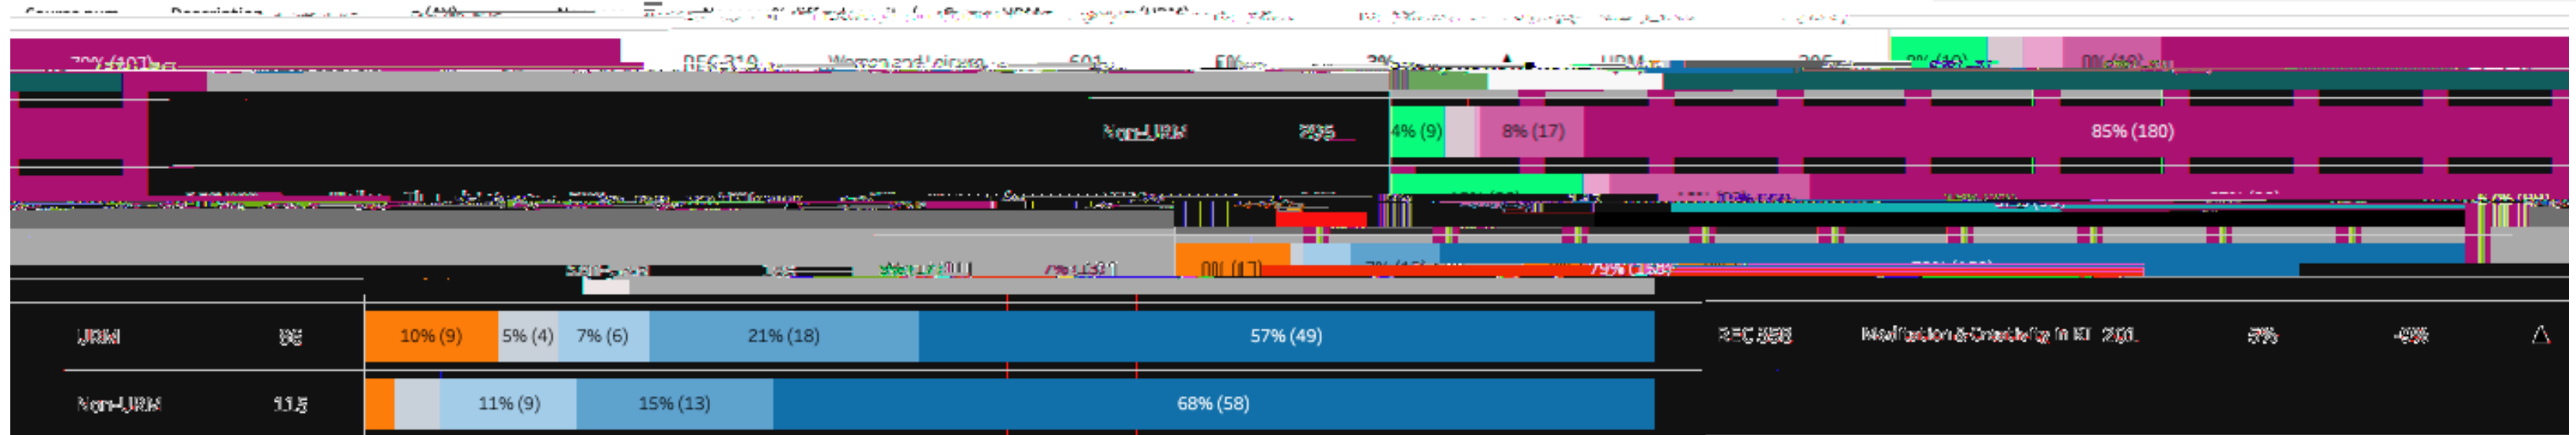

Recreation Program Insights

UG MAJORS

Non-URM

DIVERSITY

GRADUATES

AVERAGE TIME TO DEGREE

Non-passing Rates in Highest E

Grades ■ ■ ■ ■