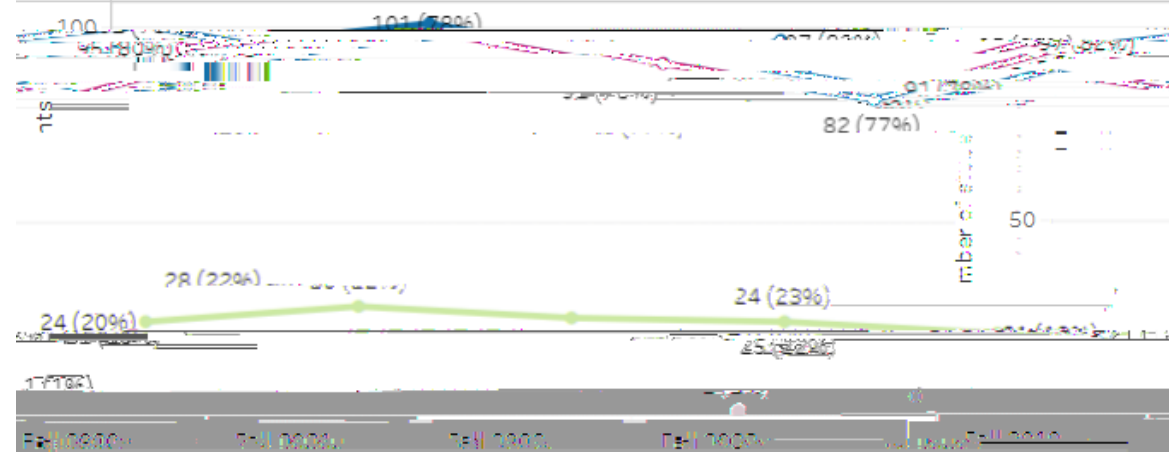

URM Frosh (F): 5.2 Years
URM Transfer (T): 2.9 Years

Non-passing Rates in Highest E

Grades ■ DFWU ■ A ■ B ■ C ■ CR

History Enrollment - Last 5 Years

Academic Group