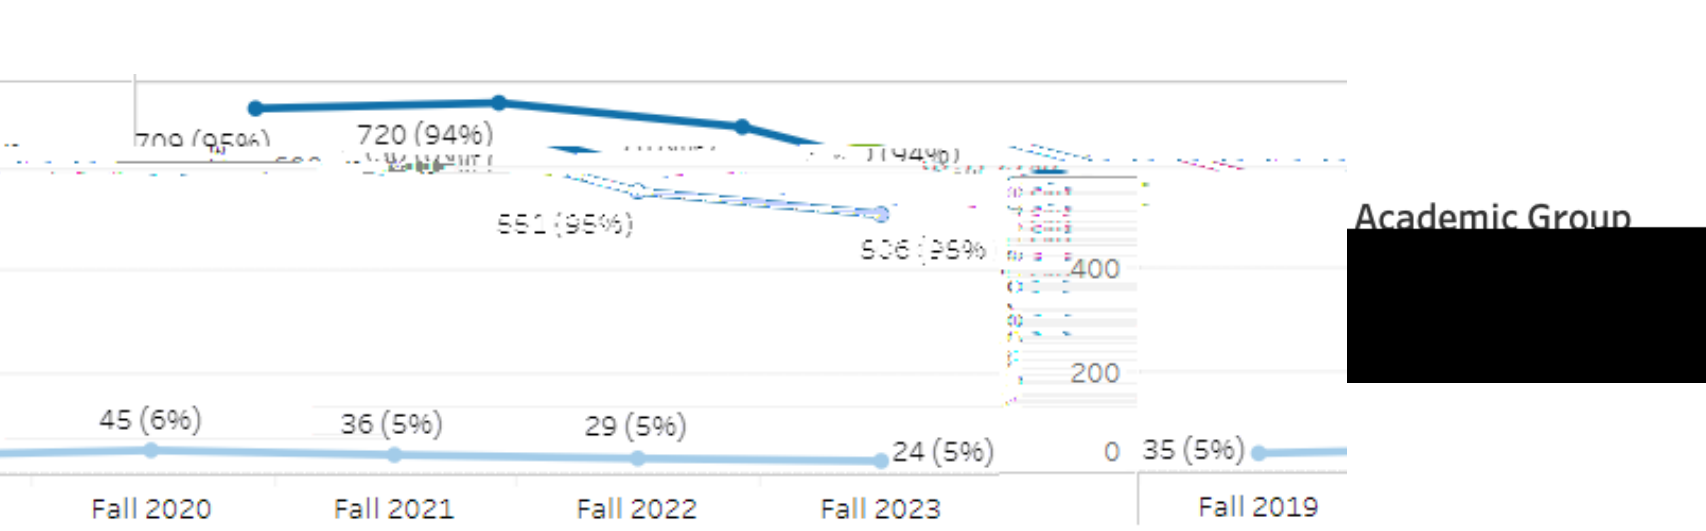

Enrollment has declined  
38% in the last 5 years

Almost half (43.8%) are URM  
(40.2% Latinx, 5.4% Black)

21% of undergraduates  
graduated in 2022-23

URM Frosh (F): 5.6 years  
URM Transfer (T): 5.1 Years