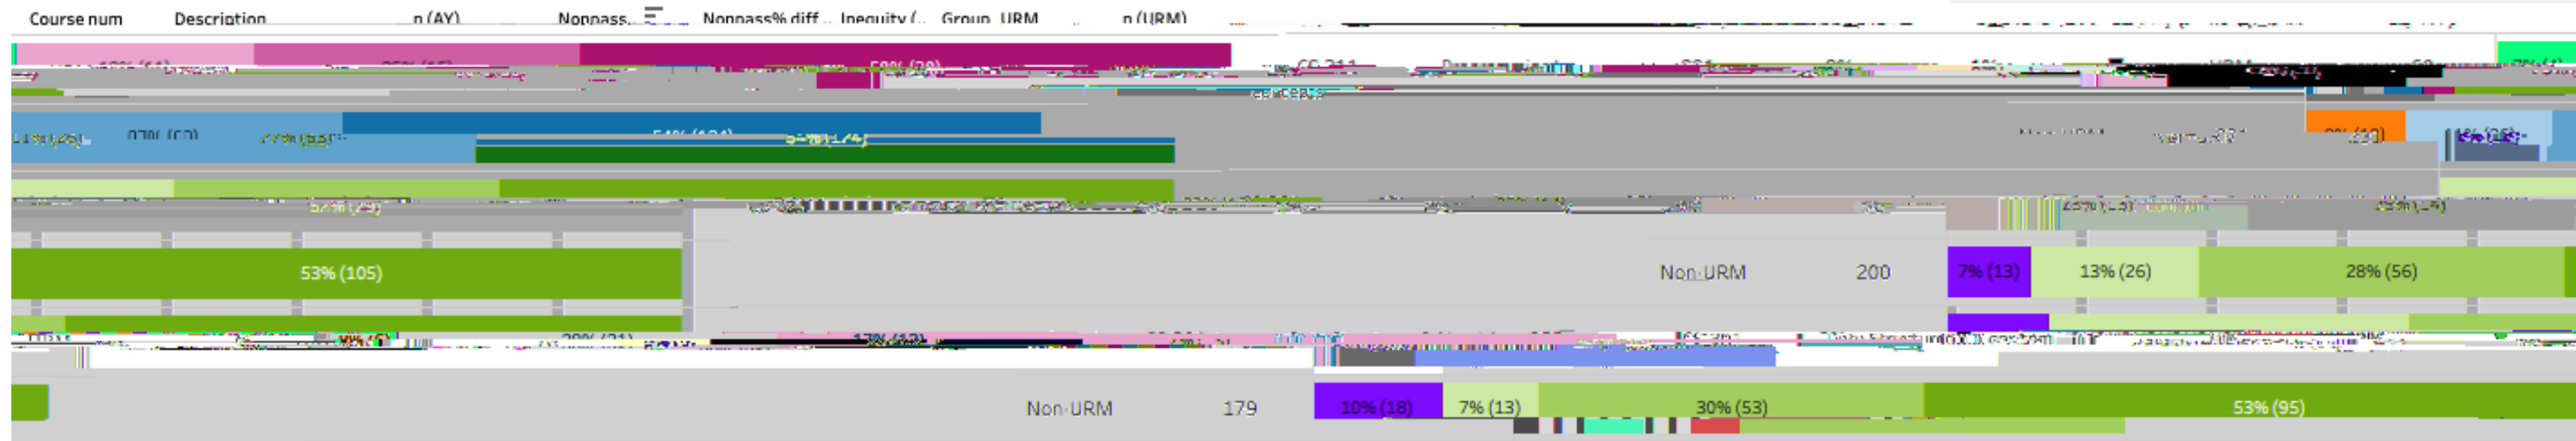

113
Fall 2023

UG MAJORS

Enrollment has declined 30% in the last 5 years

DIVERSITY

Almost half (43.1%) are URM (37.2% Latinx, 7.3% Black)

19
AY 22-23

GRADUATES

17% of undergraduates graduated in 2022-23

6.5
Years (F)
AY 22-23

AVERAGE TIME TO DEGREE

URM Frosh (F): 5.5 Years
URM Transfer (T): 3.5 Years

3.4
AY 22-23

Non-passing Rates in Highest E

Computerr

For more information, check out Pioneer Insights.

- Graduation rates are calculated on incoming Fall cohorts.*
- [Program Enrollment](#)
- [Degree Data](#)
- [Course Outcomes \(DFW Rates\)](#)
- [Equity Course Outcomes](#)