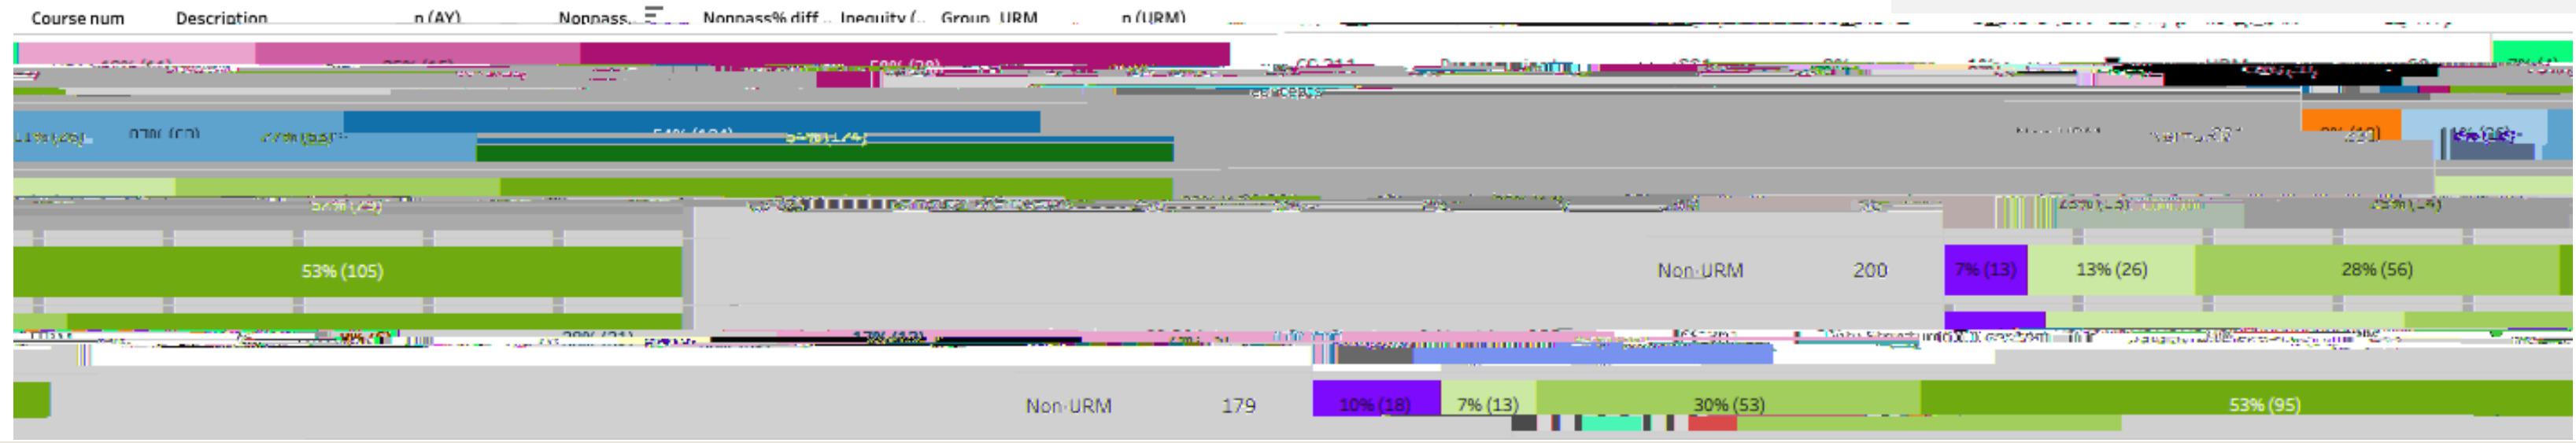

Enrollment has increased 16% in the last 5 years

Less than half (27.4%) are URM (23% Latinx, 5.2% Black)

24% of undergraduates graduated in 2022-23

URM Frosh (F): 5.5 Years
URM Transfer (T): 2.3 Years

For more information, check out Pioneer Insights.