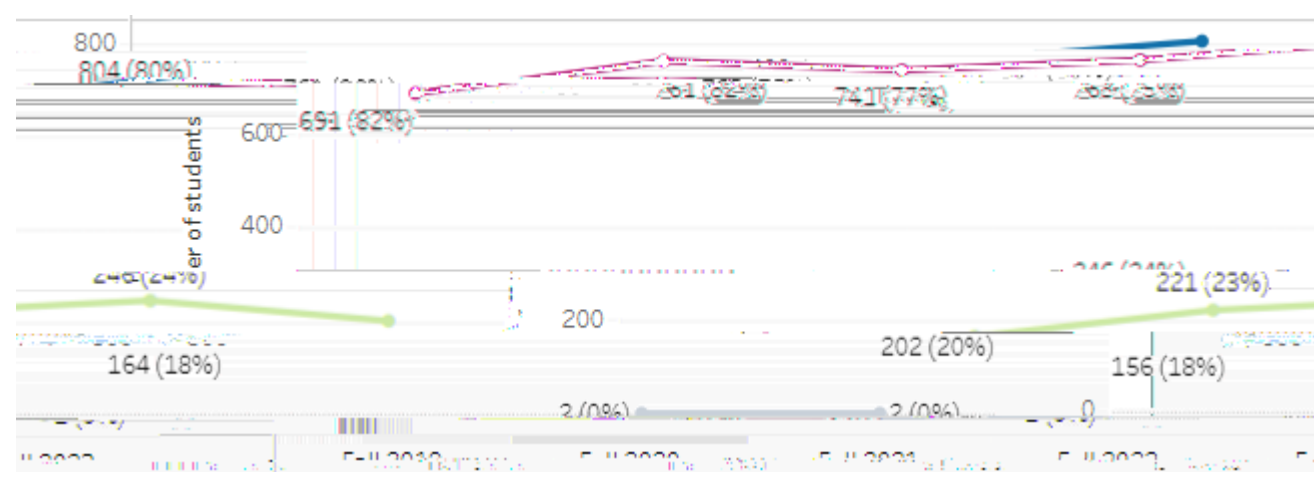

Enrollment has increased 16% in the last 5 years

Less than half (27.4%) are URM (23% Latinx, 5.2% Black)

24% of undergraduates graduated in 2022-23

URM Frosh (F): 5.5 Years
URM Transfer (T): 2.3 Years

For more information, check out Pioneer Insights.