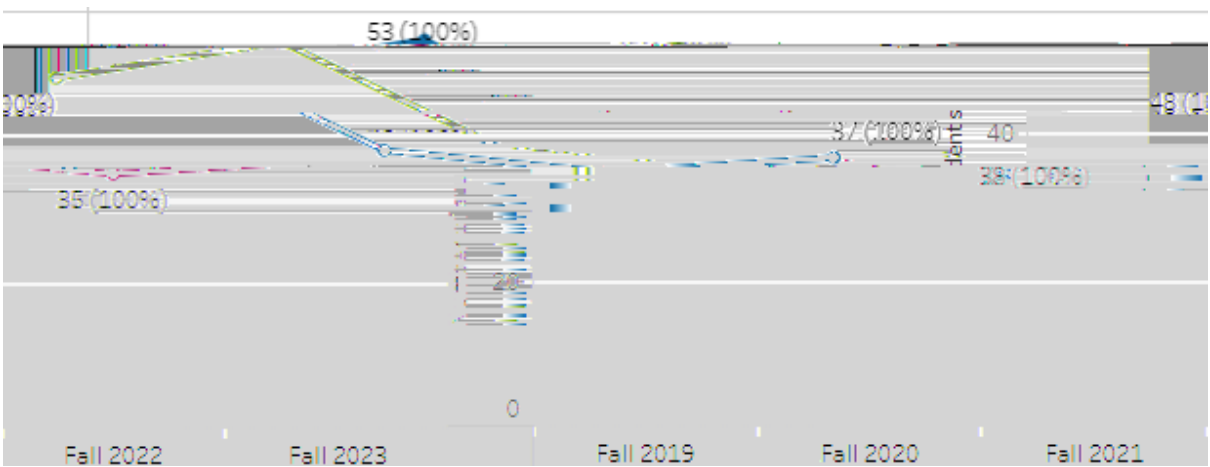

Enrollment has declined 23% in the last 5 years

Less than half (38.8%) are URM (35.3% Latinx, 2.4% Black)

22% of undergraduates graduated in 2022-23

URM Frosh (F): 8.6 Years

URM Transfer (T): 3.1 Years

Academic Group
[Redacted]

For more information, check out Pioneer Insights.

- Graduation rates are calculated on incoming Fall cohorts.*
- [Program Enrollment](#)
- [Degree Data](#)
- [Course Outcomes \(DFW Rates\)](#)
- [Equity Course Outcomes](#)