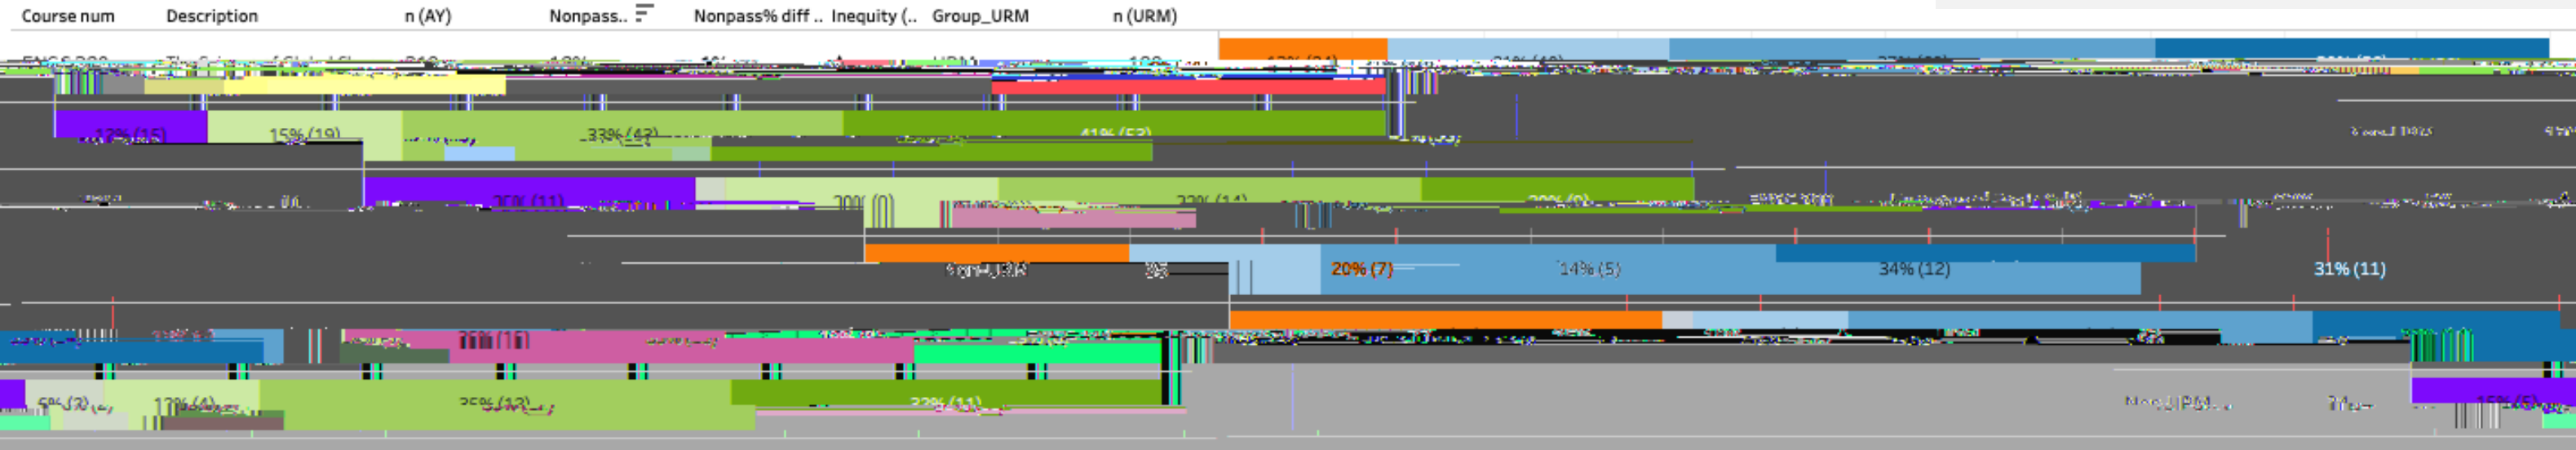

Enrollment has declined 23% in the last 5 years

Less than half (38.8%) are URM (35.3% Latinx, 2.4% Black)

22% of undergraduates graduated in 2022-23

URM Frosh (F): 8.6 Years

URM Transfer (T): 3.1 Years

Academic Group
[Redacted]

For more information, check out Pioneer Insights.

- Graduation rates are calculated on incoming Fall cohorts.*
- [Program Enrollment](#)
- [Degree Data](#)
- [Course Outcomes \(DFW Rates\)](#)
- [Equity Course Outcomes](#)