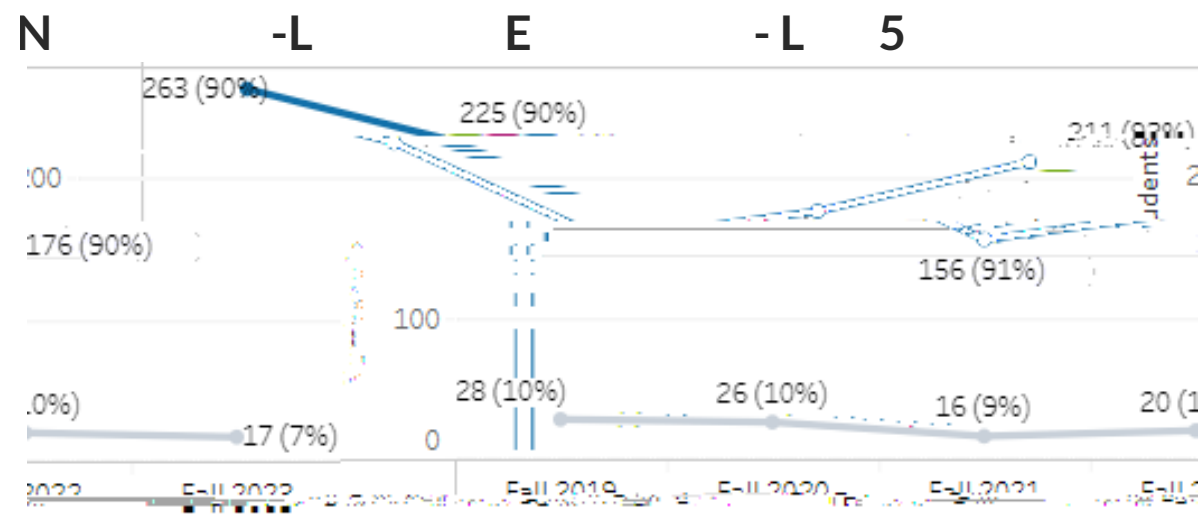

211

GMAJ

64

GADAE

5.4

AEAGEIME

2.9

DEGREE

Non-URM Academic Group 22-23

Course num	Description	n (AY)	Nonpass	Nonpass% diff	Inequity	Group	URM	n (URM)
711 (22)	NUDS 415 - Experiences of Color	164	10%			URM	67	41%
						Non-URM	112	4%
						URM	21	20%
						Non-URM	16	53%