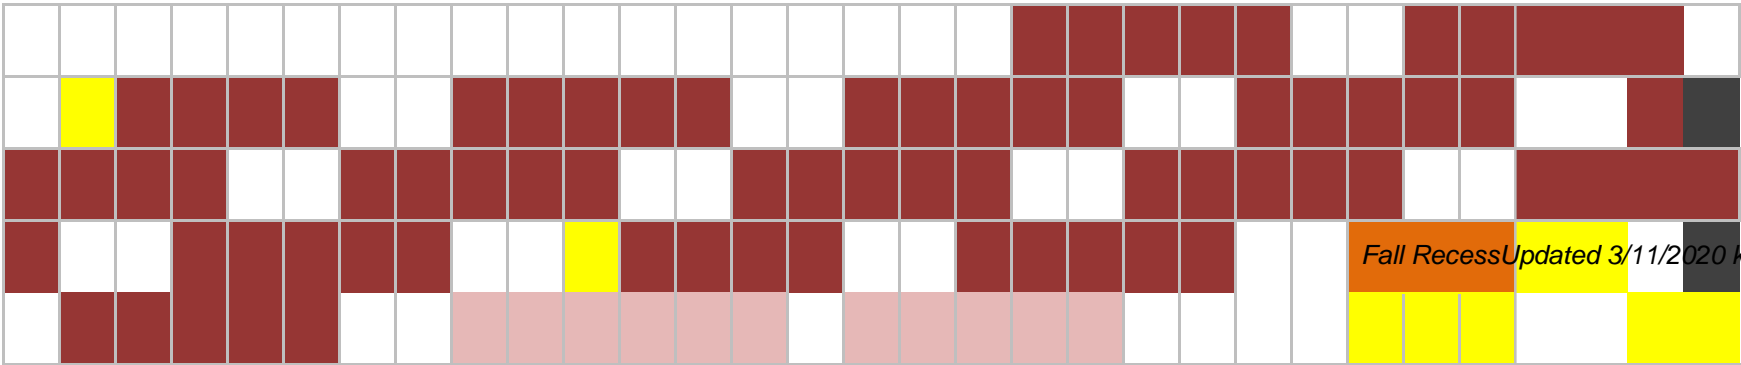

CSUEB Academic Year Calendar 2024-2025

:5@@'&$$(

=bghf i Wh]cbU'

8 i hm

HCH5@